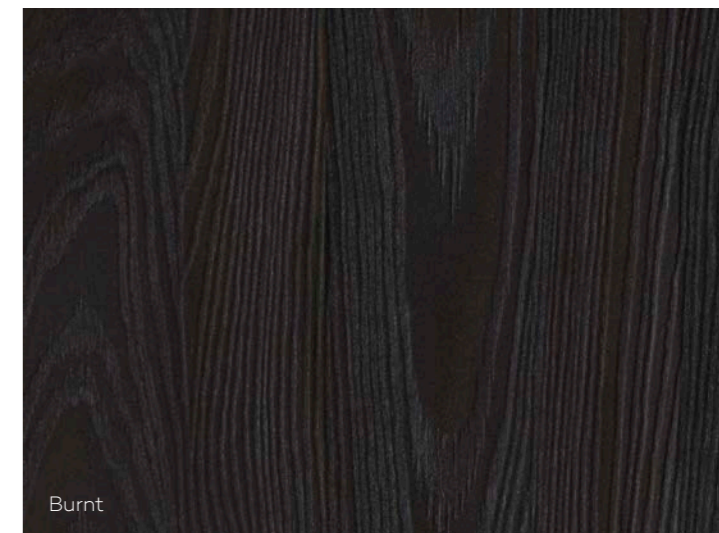

PureWood™

EVEREST

Everest captures the language of nature & expresses it in the signs and feeling of natural elements. A specific manufacturing process allows the surface to feel smooth & polished while still looking distinctly tri-dimensional. Light reflexes emphasise its dynamic features, the natural look of wood grains and the interplay of touch and sight.

---

product availability

Melamine Faced Panel:

- HMR Particle Board - Embossed 1 side, matching design back.
- Sheet Size: 2800mm x 2070mm
- Thickness: 18mm

ABS Edging:

- Matching 1mm ABS Edging 21mm wide (other widths available on request).