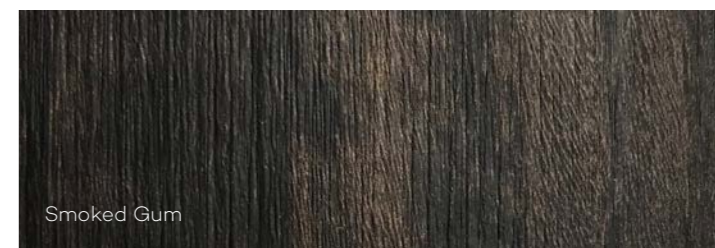

Northern Gum

Smoked Gum