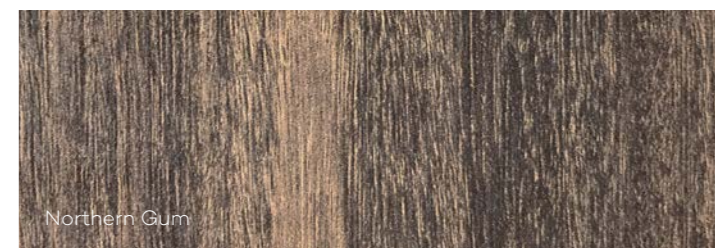

Southern Gum